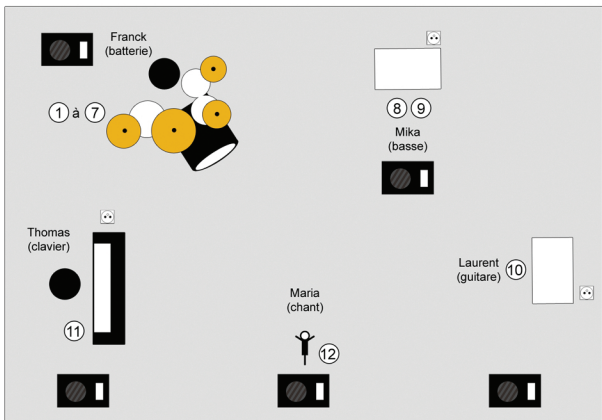

FICHE TECHNIQUE

Contact :  
Franck 06 75 27 60 33

VOIE	INSTRUMENT	MICRO
①	Kick	Beta 52
②	Snare	SM 57
③	Hi-hat	KM 184
④	Tom A	E904
⑤	Tom B	E905
⑥	Overhead L	KM184
⑦	Overhead R	KM184
⑧	Basse DI	BSS AR-133
⑨	Bass micro	MD421 / beta52
⑩	Guitar	E906
⑪	Keyboard	DI BSS AR-133
⑫	Voice	Beta58 / SM58

retour

micro

prise